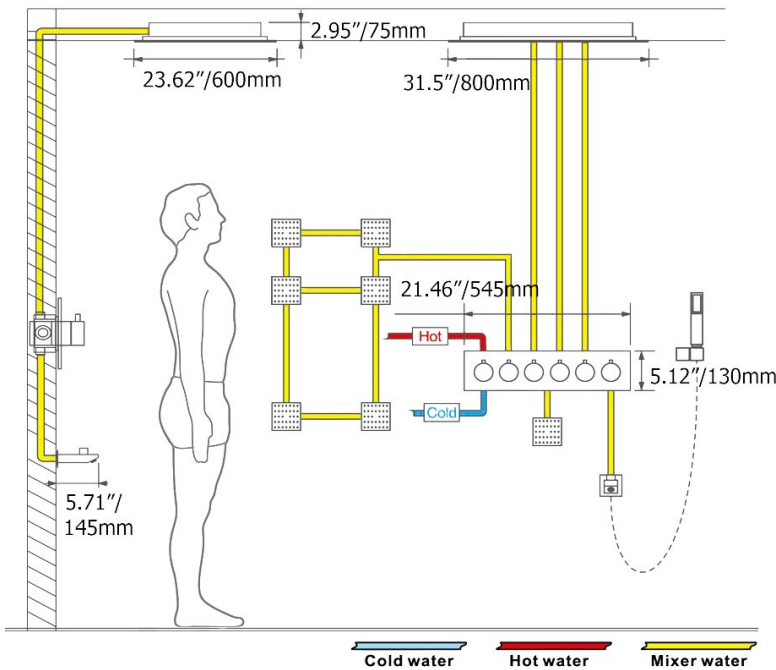

- Shower Panel /Hose Material: 304 Stainless Steel
- Shower Head Size: 800\*600 mm
- Showerheads Install: Embedded Ceiling Mounted
- Concealed Mixer Install: Wall-Mounted
- LED Shower Head Functions: Rainfall, Waterfall, Mist
- Water Pressure: 0.3 MPA
- Water Flow: 16L/min~28L/min
- Shower Accessories Material: Brass
- LED Light: Need to Connect Power
- Shower Hose Length: 1.5M
- AC: 100-265V 50/60Hz
- Music: Need Bluetooth

### Touch Panel Control

- Turn On/Off Control
- MANUAL MODE**  
Total 64 colors
- Auto mode setting
- AUTO MODE**  
Total 11 Auto mode
- Set the speed of color change, fast/slow

All dimensions and specifications are nominal and may vary. Use actual products for accuracy in critical situations.

## Hand Shower

Flow Rate: 2.0 GPM / 7.6 LPM

## Body Jet

Thread Interface Size: G 1/2 Inch  
 Type: Fixed Rotatable Type  
 Installation Type: Wall Mounted  
 Material: Brass  
 Feature: Can rotate 360 degrees  
 Flow Rate: 1.5 GPM / 5.7 LPM (each Bodyspray)