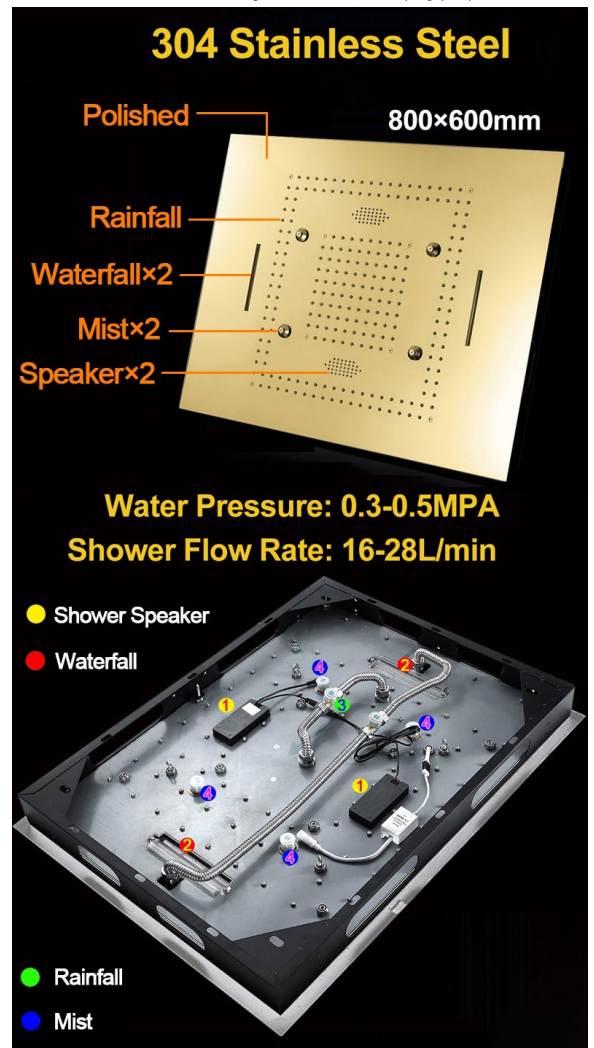

## POLISHED GOLD LED TOUCH PANEL CONTROLLED THERMOSTATIC RECESSED CEILING MOUNT WATERFALL MIST RAINFALL SHOWER SYSTEM WITH HAND SHOWER AND JETTED BODY SPRAYS SPECIFICATIONS

Shower Head

Product shown is only for installation display purpose

- Shower Panel /Hose Material: 304 Stainless Steel
- Shower Head Size: 800\*600 mm
- Showerheads Install: Embedded Ceiling Mounted
- Concealed Mixer Install: Wall-Mounted
- LED Shower Head Functions: Rainfall, Waterfall, Mist
- Water Pressure: 0.3 MPA
- Water Flow: 16L/min~28L/min
- Shower Accessories Material: Brass
- LED Light: Need to Connect Power
- Shower Hose Length: 1.5M
- AC: 100-265V 50/60Hz
- Music: Need Bluetooth

### Touch Panel Control

- Turn On/Off Control
- MANUAL MODE**  
Total 64 colors
- Auto mode setting
- AUTO MODE**  
Total 11 Auto mode
- Set the speed of color change, fast/slow

All dimensions and specifications are nominal and may vary. Use actual products for accuracy in critical situations.

## Body Jet

Thread Interface Size: G 1/2 Inch  
 Type: Fixed Rotatable Type  
 Installation Type: Wall Mounted  
 Material: Brass  
 Feature: Can rotate 360 degrees  
 Flow Rate: 1.5 GPM / 5.7 LPM (each Bodyspray)