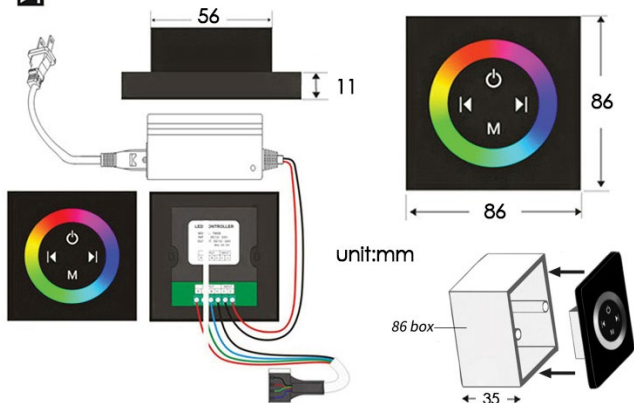

## POLISHED GOLD LED TOUCH PANEL CONTROLLED THERMOSTATIC RECESSED CEILING MOUNT WATERFALL MIST RAINFALL SHOWER SYSTEM WITH HAND SHOWER AND JETTED BODY SPRAYS SPECIFICATIONS

Shower Head

Product shown is only for installation display purpose

- Shower Panel /Hose Material: 304 Stainless Steel
- Shower Head Size: 800\*600 mm
- Showerheads Install: Embedded Ceiling Mounted
- Concealed Mixer Install: Wall-Mounted
- LED Shower Head Functions: Rainfall, Waterfall, Mist
- Water Pressure: 0.3 MPA
- Water Flow: 16L/min~28L/min
- Shower Accessories Material: Brass
- LED Light: Need to Connect Power
- Shower Hose Length: 1.5M
- AC: 100-265V 50/60Hz
- Music: Need Bluetooth

### Touch Panel Control

- Turn On/Off Control
- MANUAL MODE**  
Total 64 colors
- Auto mode setting
- AUTO MODE**  
Total 11 Auto mode
- Set the speed of color change, fast/slow

All dimensions and specifications are nominal and may vary. Use actual products for accuracy in critical situations.

## Body Jet

Thread Interface Size: G 1/2 Inch  
 Type: Fixed Rotatable Type  
 Installation Type: Wall Mounted  
 Material: Brass  
 Feature: Can rotate 360 degrees  
 Flow Rate: 1.5 GPM / 5.7 LPM (each Bodyspray)