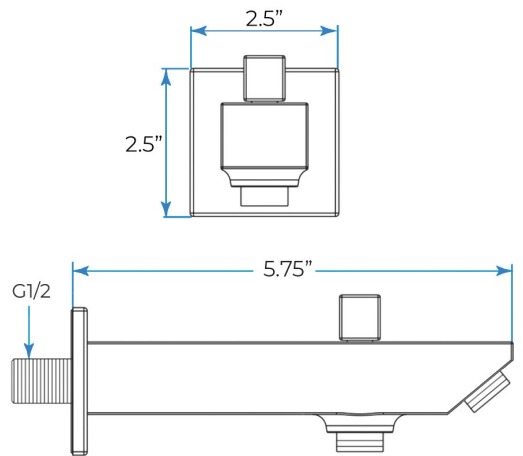

- Shower Panel /Hose Material: 304 Stainless Steel
- Shower Head Size: 800\*600 mm
- Showerheads Install: Embedded Ceiling Mounted
- Concealed Mixer Install: Wall-Mounted
- LED Shower Head Functions: Rainfall, Waterfall, Mist
- Water Pressure: 0.3 MPA
- Water Flow: 16L/min~28L/min
- Shower Accessories Material: Brass
- LED Light: Need to Connect Power
- Shower Hose Length: 1.5M
- AC: 100-265V 50/60Hz
- Music: Need Bluetooth

## Shower Mixer Connections

## Body Jet

Thread Interface Size: G 1/2 Inch  
 Type: Fixed Rotatable Type  
 Installation Type: Wall Mounted  
 Material: Brass  
 Feature: Can rotate 360 degrees  
 Flow Rate: 1.5 GPM / 5.7 LPM (each Bodyspray)