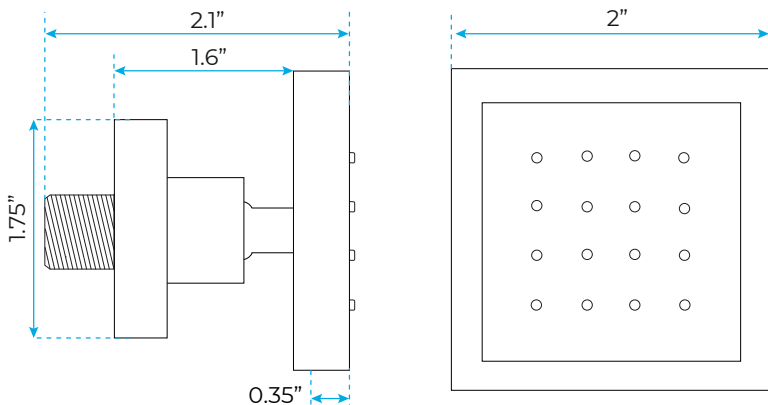

- Shower Panel /Hose Material: 304 Stainless Steel
- Shower Head Size: 800\*600 mm
- Showerheads Install: Embedded Ceiling Mounted
- Concealed Mixer Install: Wall-Mounted
- LED Shower Head Functions: Rainfall, Waterfall, Mist
- Water Pressure: 0.3 MPA
- Water Flow: 16L/min~28L/min
- Shower Accessories Material: Brass
- LED Light: Need to Connect Power
- Shower Hose Length: 1.5M
- AC: 100-265V 50/60Hz
- Music: Need Bluetooth

## Body Jet

Thread Interface Size: G 1/2 Inch  
 Type: Fixed Rotatable Type  
 Installation Type: Wall Mounted  
 Material: Brass  
 Feature: Can rotate 360 degrees  
 Flow Rate: 1.5 GPM / 5.7 LPM (each Bodyspray)