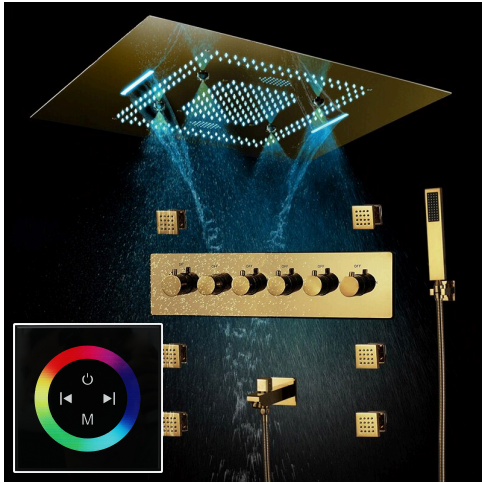

## POLISHED GOLD LED TOUCH PANEL CONTROLLED THERMOSTATIC RECESSED CEILING MOUNT WATERFALL MIST RAINFALL SHOWER SYSTEM WITH HAND SHOWER AND JETTED BODY SPRAYS SPECIFICATIONS

Shower Head

Product shown is only for installation display purpose

- Shower Panel /Hose Material: 304 Stainless Steel
- Shower Head Size: 800\*600 mm
- Showerheads Install: Embedded Ceiling Mounted
- Concealed Mixer Install: Wall-Mounted
- LED Shower Head Functions: Rainfall, Waterfall, Mist
- Water Pressure: 0.3 MPA
- Water Flow: 16L/min~28L/min
- Shower Accessories Material: Brass
- LED Light: Need to Connect Power
- Shower Hose Length: 1.5M
- AC: 100-265V 50/60Hz
- Music: Need Bluetooth

### Touch Panel Control

- Turn On/Off Control
- MANUAL MODE**  
Total 64 colors
- Auto mode setting
- AUTO MODE**  
Total 11 Auto mode
- Set the speed of color change, fast/slow

All dimensions and specifications are nominal and may vary. Use actual products for accuracy in critical situations.

## Body Jet

Thread Interface Size: G 1/2 Inch  
 Type: Fixed Rotatable Type  
 Installation Type: Wall Mounted  
 Material: Brass  
 Feature: Can rotate 360 degrees  
 Flow Rate: 1.5 GPM / 5.7 LPM (each Bodyspray)