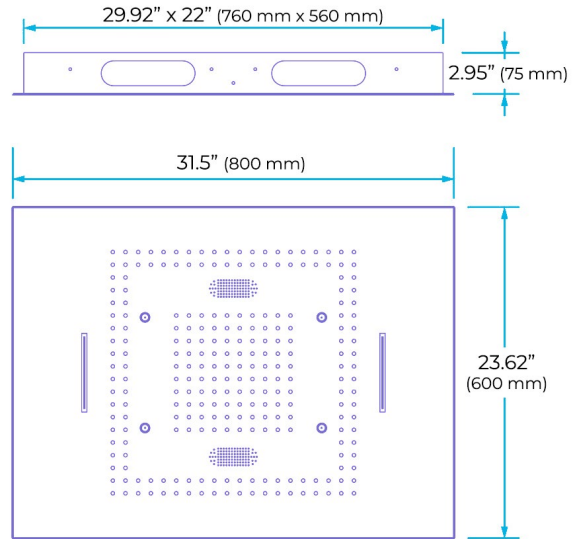

## POLISHED GOLD LED TOUCH PANEL CONTROLLED THERMOSTATIC RECESSED CEILING MOUNT WATERFALL MIST RAINFALL SHOWER SYSTEM WITH HAND SHOWER AND JETTED BODY SPRAYS SPECIFICATIONS

Shower Head

Product shown is only for installation display purpose

- Shower Panel /Hose Material: 304 Stainless Steel
- Shower Head Size: 800\*600 mm
- Showerheads Install: Embedded Ceiling Mounted
- Concealed Mixer Install: Wall-Mounted
- LED Shower Head Functions: Rainfall, Waterfall, Mist
- Water Pressure: 0.3 MPA
- Water Flow: 16L/min~28L/min
- Shower Accessories Material: Brass
- LED Light: Need to Connect Power
- Shower Hose Length: 1.5M
- AC: 100-265V 50/60Hz
- Music: Need Bluetooth

## Hand Shower

Flow Rate: 2.0 GPM / 7.6 LPM

## Body Jet

Thread Interface Size: G 1/2 Inch  
 Type: Fixed Rotatable Type  
 Installation Type: Wall Mounted  
 Material: Brass  
 Feature: Can rotate 360 degrees  
 Flow Rate: 1.5 GPM / 5.7 LPM (each Bodyspray)